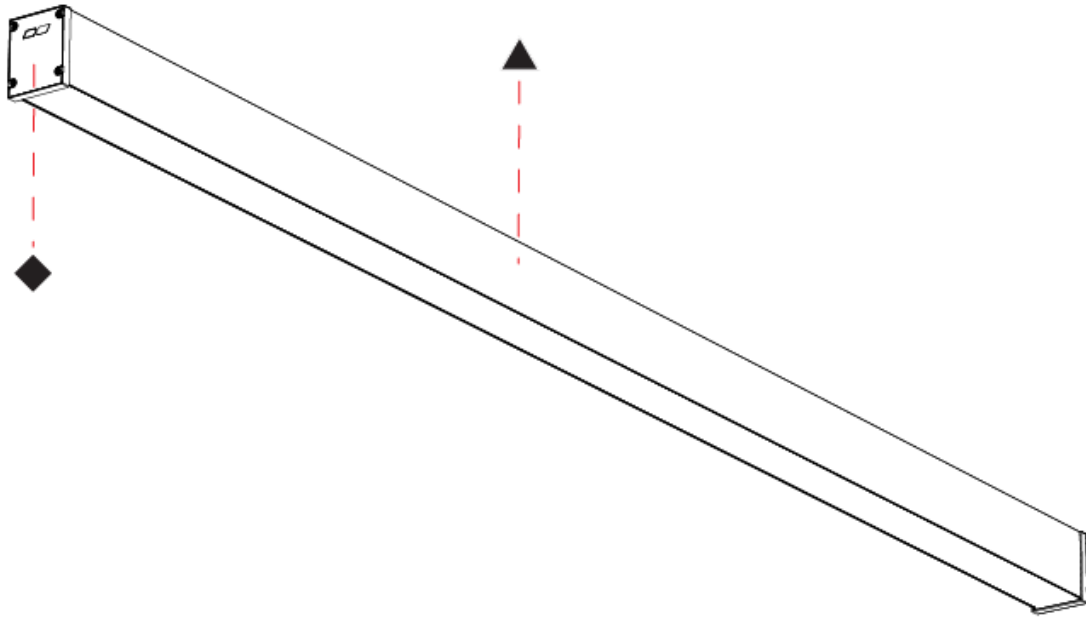

## SLIDER STRAIGHT IP54 SURFACE

A3D395-

PROJECT

TYPE

SPECIFIER

QUANTITY

DATE

A