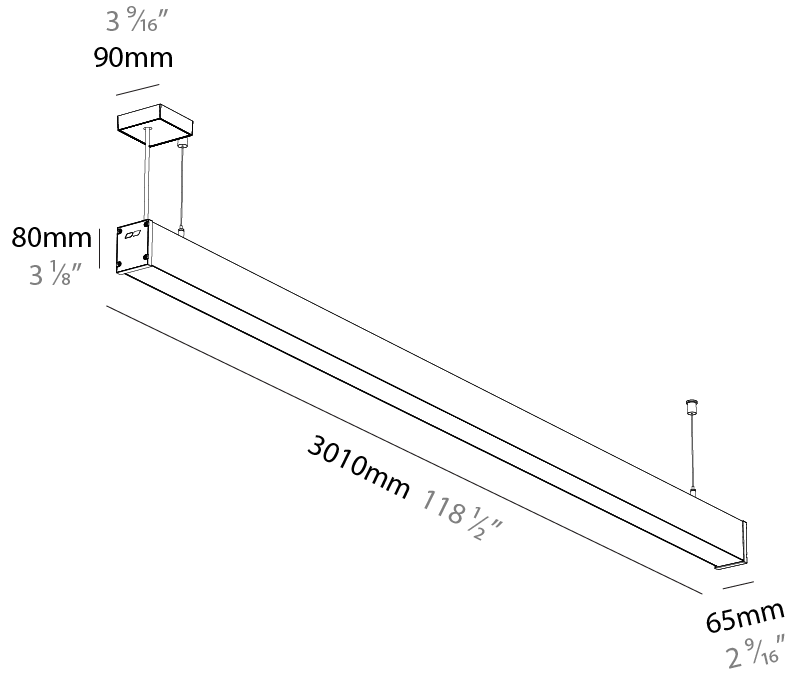

GENERAL

Series: Slider Straight IP54
Partner: Prolicht
Division: Architectural
Installation: Suspension
Product Type: Linear Profiles
Mounting Location: Ceiling
Light Distribution: Direct

PHYSICAL

Shape: Rectangle
Length (mm): 3010
Length (in): 118 1/2
Width (mm): 65
Width (in): 2 9/16
Height (mm): 80
Height (in): 3 1/8
Weight (kg): 4.100

Diffuser: Diffuser - Opal, Micro-prism, Clear Micro-prism, Glare Control, Wallwasher Right, Wallwasher Left, Wallwash Double Asymetric

Fixture Finish: SSR / BKV / CWI / CRY / HAB / UFT / ITA / RUA / FTG / MYG / LOD / PUS / FRO / FUP / KIA / POP / BLS / SPG / MEY / GOH / CHC / COM / ABZ / JAG / OBR / MOS / ROR

Fixture Material: Aluminum Die Cast
Cable Details: 2,000mm/78 3/4" or 6,000mm/236 1/4" Transparent Cable

ELECTRICAL

Lamp Type: LED (Zhaga Standard)
Input Wattage (W): 64
Total Output Wattage (W): 58.1
Dimming: Non-Dimmable
Driver Included: No
Driver Location: Remote
Driver Type: Constant Current - Universal
Driver Class: Class 2
Input Voltage (V): 120
Constant Current (MA): 300mA
Upon Request: DALI Dimming, MATTER Dimming

LED

Color Temperature (°K): 2700 / 3000 / 3500 / 4000
Max. Delivered Lumen (lm): 6642 - 9234
Nominal Lumen (lm): 10250 - 10700
CRI: >90 CRI
Lamp Life (hrs): 50000

OPTICAL

RATINGS AND CERTIFICATIONS

Certified By: Certified for North American Standards
IP rating: IP54